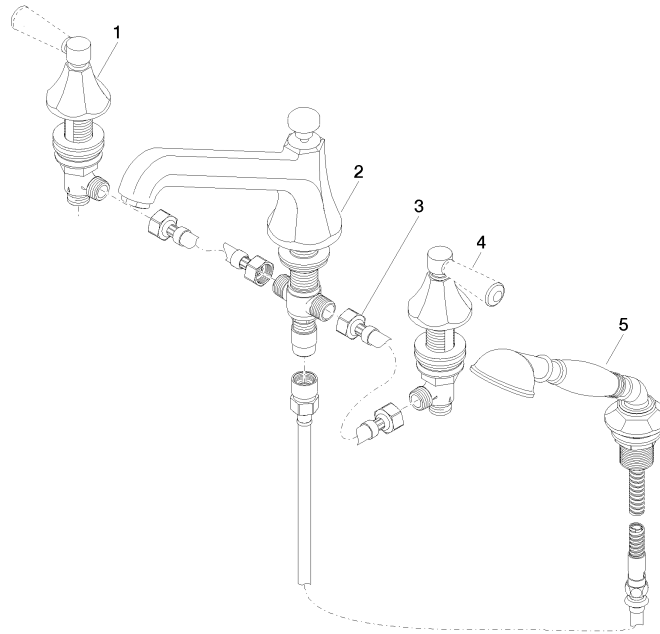

ST 030 100 3370

- spout: circular, air-enriched flow
- max. spout flow rate 23 l/min
- Hand shower: COMPACT RAIN, max. flow rate 6.8 l/min (at 3 bar)
- complete hand shower set with anti-scale system
- 225mm projection
- automatic bath/shower diverter
- height of mixer 185 mm
- height up to aerator 140 mm
- hole diameter valve 32 mm
- hole diameter spout 32 mm
- hole diameter for complete hand shower set 32 mm
- rosette for spout Ø 70mm
- rosette for complete hand shower set Ø 60mm
- rosette for deck valve Ø 60mm
- metal shower hose 1750mm with integrated anti-twist protection

ST 030 100 3370

- 225mm projection
- complete hand shower set: normal flow
- spout: circular, air-enriched flow
- complete hand shower set with anti-scale system
- automatic bath/shower diverter
- height of mixer 185 mm
- height up to aerator 140 mm
- hole diameter valve 32 mm
- hole diameter spout 32 mm
- hole diameter for complete hand shower set 32 mm
- rosette for spout Ø 70mm
- rosette for complete hand shower set Ø 60mm
- rosette for deck valve Ø 60mm
- metal shower hose 1750mm with integrated anti-twist protection
- max. spout flow rate 23 l/min
- max. flow for complete hand shower set 6.8 l/min

**Recommended miscellaneous**

**Perfecto installation kit - 12 614 970 90**

ST 030 100 3370

mm [inches]  
1:10

**Flow rate chart**

**Certificates**

LGA\_8028.

Belgaqua\_21-380-  
27\_4.

ST 030 100 3370

**Spare parts list**

No.	Item Number	Name	Quantity used	Delivery time
1	20 000 370-00	side panel	1	60
2	13 502 380-00	spout	1	60
3	12 502 970 90	High pressure hose 1/2" x 1/2" x 400 mm -	2	2
4	20 000 371-00	side panel	1	60
5	27 703 370-00	shower set	1	60