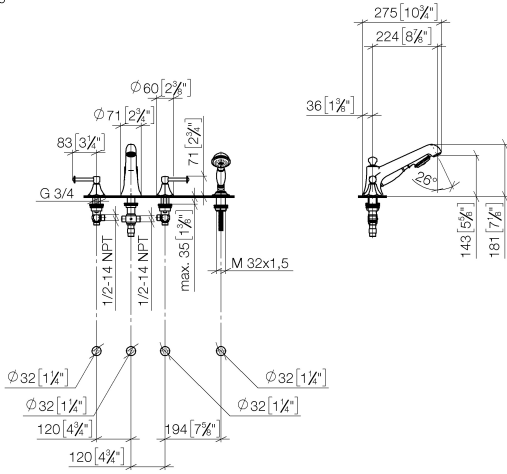

ST 030 100 3370

- spout: circular, air-enriched flow
- max. spout flow rate 23 l/min
- Hand shower: COMPACT RAIN, max. flow rate 6.8 l/min (at 3 bar)
- complete hand shower set with anti-scale system
- 225mm projection
- automatic bath/shower diverter
- height of mixer 185 mm
- height up to aerator 140 mm
- hole diameter valve 32 mm
- hole diameter spout 32 mm
- hole diameter for complete hand shower set 32 mm
- rosette for spout Ø 70mm
- rosette for complete hand shower set Ø 60mm
- rosette for deck valve Ø 60mm
- metal shower hose 1750mm with integrated anti-twist protection

ST 030 100 3370

- 225mm projection
- complete hand shower set: normal flow
- spout: circular, air-enriched flow
- complete hand shower set with anti-scale system
- automatic bath/shower diverter
- height of mixer 185 mm
- height up to aerator 140 mm
- hole diameter valve 32 mm
- hole diameter spout 32 mm
- hole diameter for complete hand shower set 32 mm
- rosette for spout Ø 70mm
- rosette for complete hand shower set Ø 60mm
- rosette for deck valve Ø 60mm
- metal shower hose 1750mm with integrated anti-twist protection
- max. spout flow rate 23 l/min
- max. flow for complete hand shower set 6.8 l/min

**Recommended miscellaneous**

**Perfecto installation kit - 12 614 970 90**

ST 030 100 3370

mm [inches]  
1:10

**Flow rate chart**

**Certificates**

LGA\_8028.

Belgaqua\_21-380-  
27\_4.

ST 030 100 3370

**Spare parts list**

No.	Item Number	Name	Quantity used	Delivery time
1	20 000 370-00	side panel	1	60
2	13 502 380-00	spout	1	60
3	12 502 970 90	High pressure hose 1/2" x 1/2" x 400 mm -	2	2
4	20 000 371-00	side panel	1	60
5	27 703 370-00	shower set	1	60